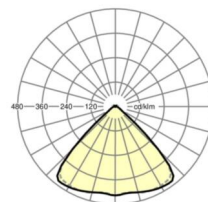

CHARACTERISTICS

Order number	19410026330
EAN number	4020863414895
Commodity code	94051190
Certification mark	IP 20, Protection class I, VDU 65°<3000, ENEC10 VDE, F, HACCP DIN10500/Food/IFS-application-related suitability/BRC, Indoor, CE
Impact resistance (IK rating)	IK03 (-20°C bis 45°C)
Ambient temperatur	ta -20°C to 45°C
Special properties	Ready for IoT
Warranty period	5 years
State funding programs	BEG - Federal funding for efficient buildings (valid only for Germany)

ELECTRICAL ENGINEERING

Controller	Electronic driver DALI2 (1 pcs.)
System output	39W
Mains voltage	230V/50Hz
Circuit breakers (inrush current)	13 pieces/B10, 24 pieces/B16, 25 pieces/C10, 40 pieces/C16
Energy efficiency class/light source	C

LIGHTING TECHNOLOGY

Placement	LED, Colour rendering/Light colour CRI ≥ 80 / 6500K
Colour tolerance (MacAdam)	3SDCM
Photobiological safety (Luminaire)	RG1
Nominal luminous flux	7024lm
LED service life	50000h L80/B10 (Tq 45°C)
Luminaire luminous efficiency	182lm/W
Beam angle	95° (C0) / 95° (C90)
UGR lat./long.	19.2 / 19.6

MECHANICS

Housing colour	traffic white RAL 9016
Dimensions (LxWxH/DxH)	2299mm x 55mm x 33mm
Weight (net)	2.5kg
Type of installation	Mounting rail system installation, Light structure

Dimensions

L	2299 mm	Length
B	55 mm	Width
H	33 mm	Height

DEEP-LINK

<https://www.regiolux.de/en/article/19410026330>